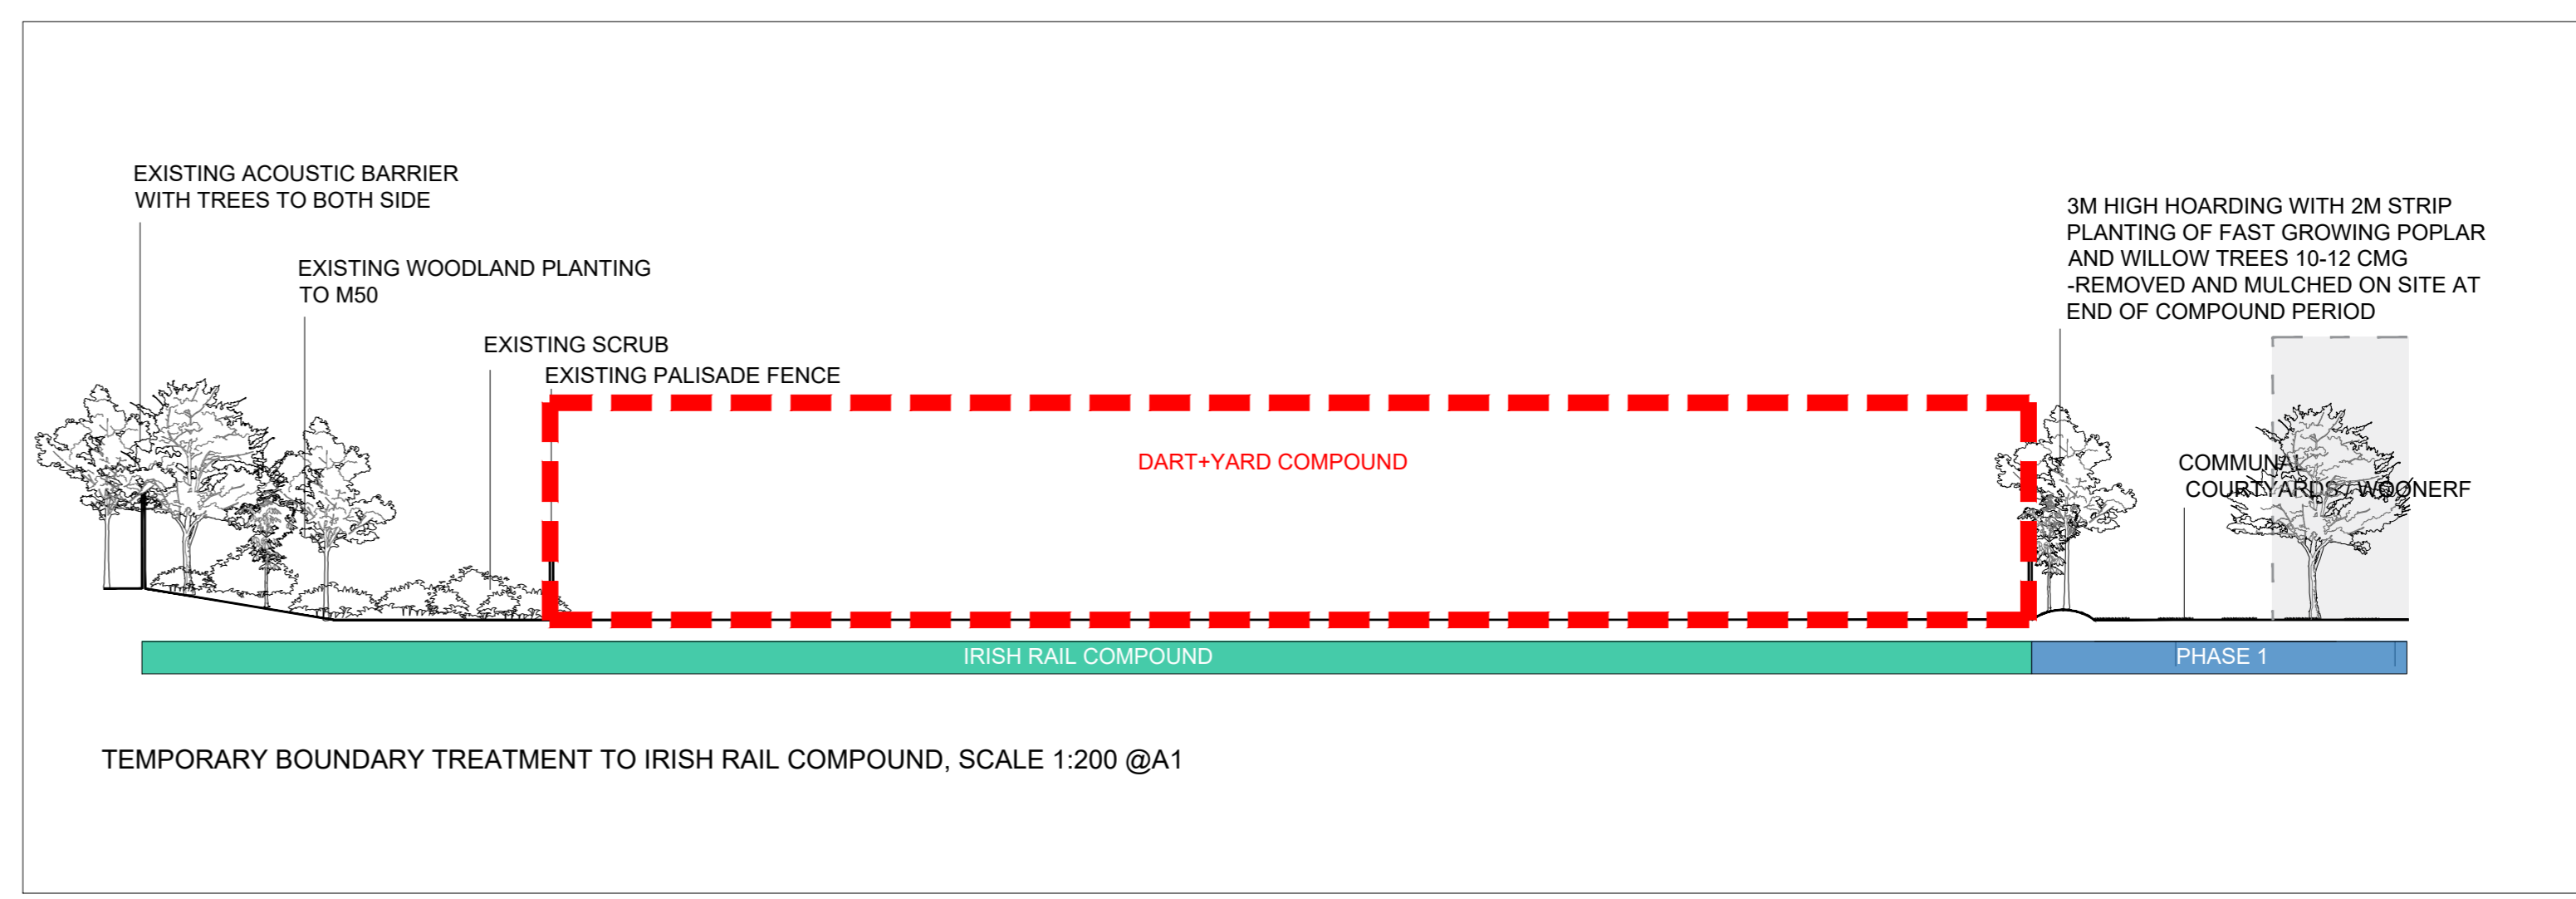

TEMPORARY BOUNDARY TREATMENT TO IRISH RAIL COMPOUND - Precedent picture for hoarding - Kilkenny Riverside Park